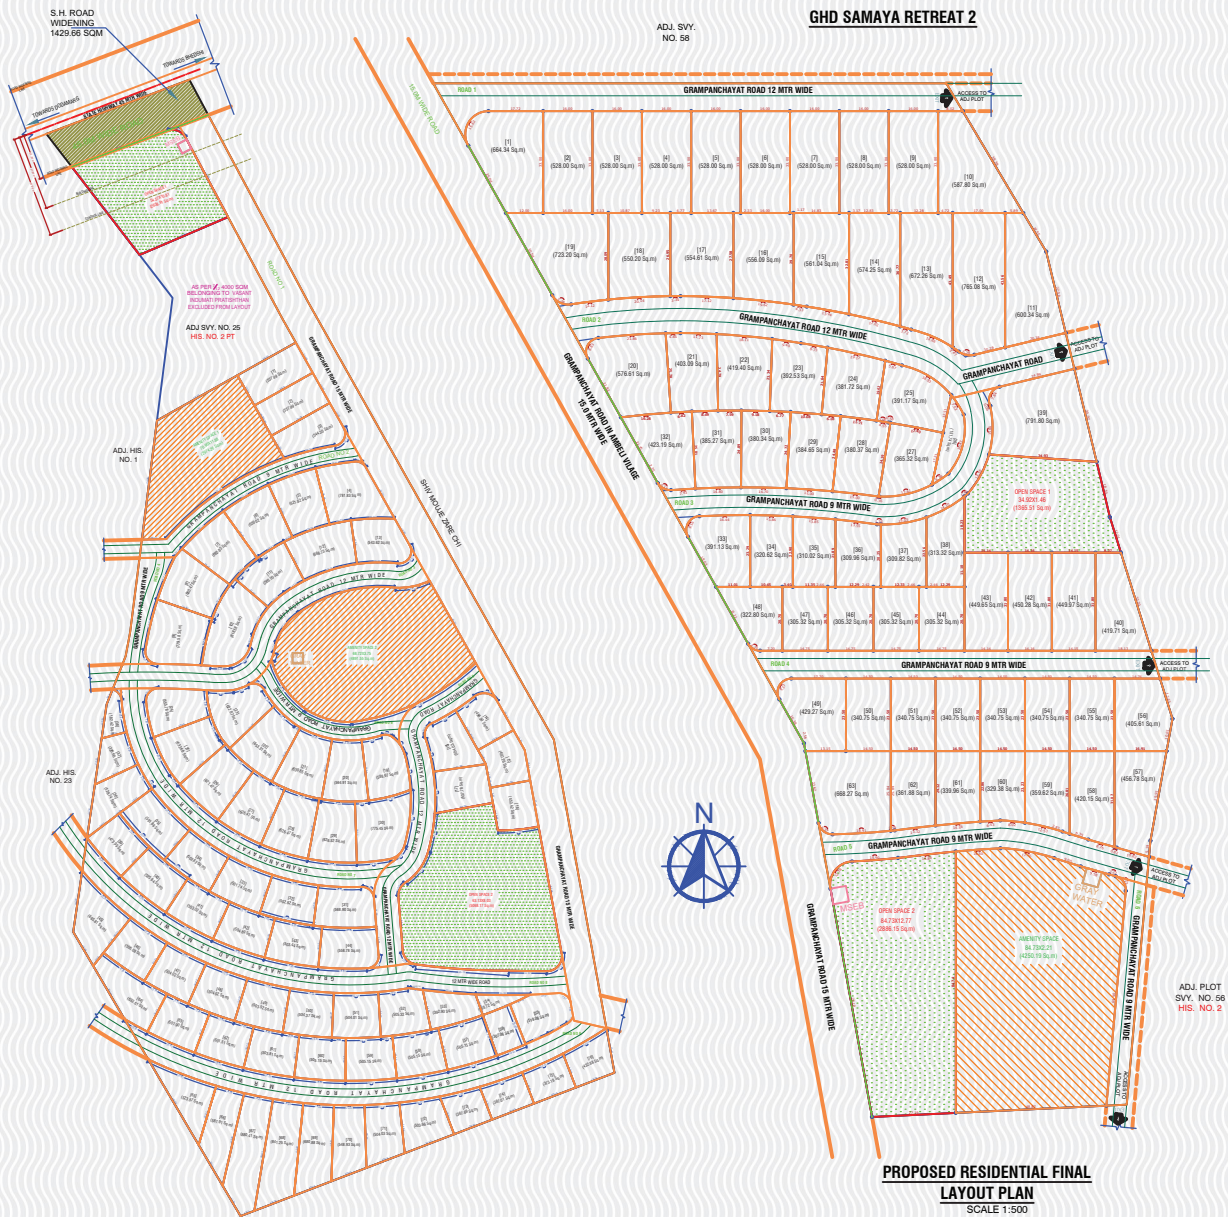

SAMAYA

Retreats

SERENITY IN THE HEART OF NATURE

Layout Map

VILLAGE AMBELI, DODAMARG,
GOA - MH BORDER

RESIDENTIAL VILLA PLOTS
PLOT SIZES: 270 – 1000 SQ. MTR.

PROJECT SIZE: 30 ACRES
EXPECTED COMPLETION: BY 31ST DEC 2027